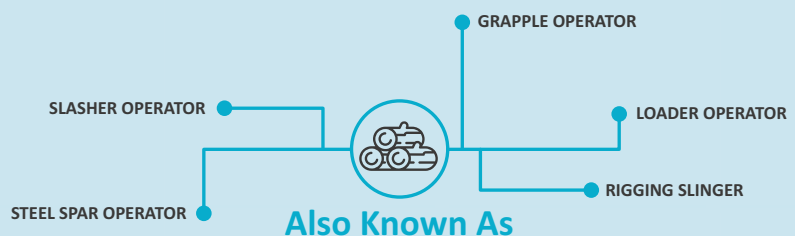

Forestry Machinery Operators

Use various heavy machinery and equipment to harvest and process trees at logging sites.

Typically Requires
**High school/
on-the-job
training**

Job Openings
(10 years)
79

Average
Full-time Salary
$61,000