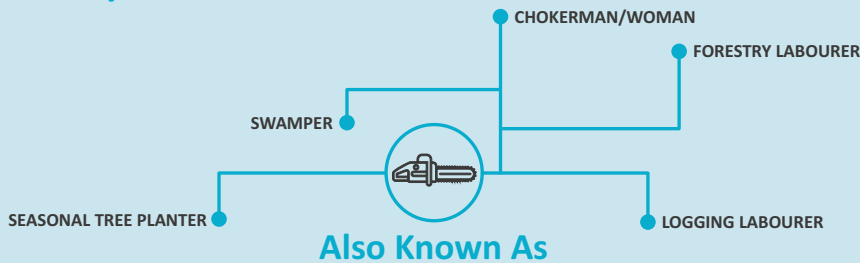

# Supervisors, Forest Products Processing

Oversee and coordinate the activities of workers engaged in pulp and paper production and wood processing and manufacturing.

Typically Requires  
**College or apprenticeship**  
Average Length of Study  
**1 - 3 years**

# Silviculture and Forestry Workers

Perform duties related to reforestation and to the management, improvement and conservation of forest lands.

Typically Requires  
**College or apprenticeship**  
Average Length of Study  
**1 to 2 years**