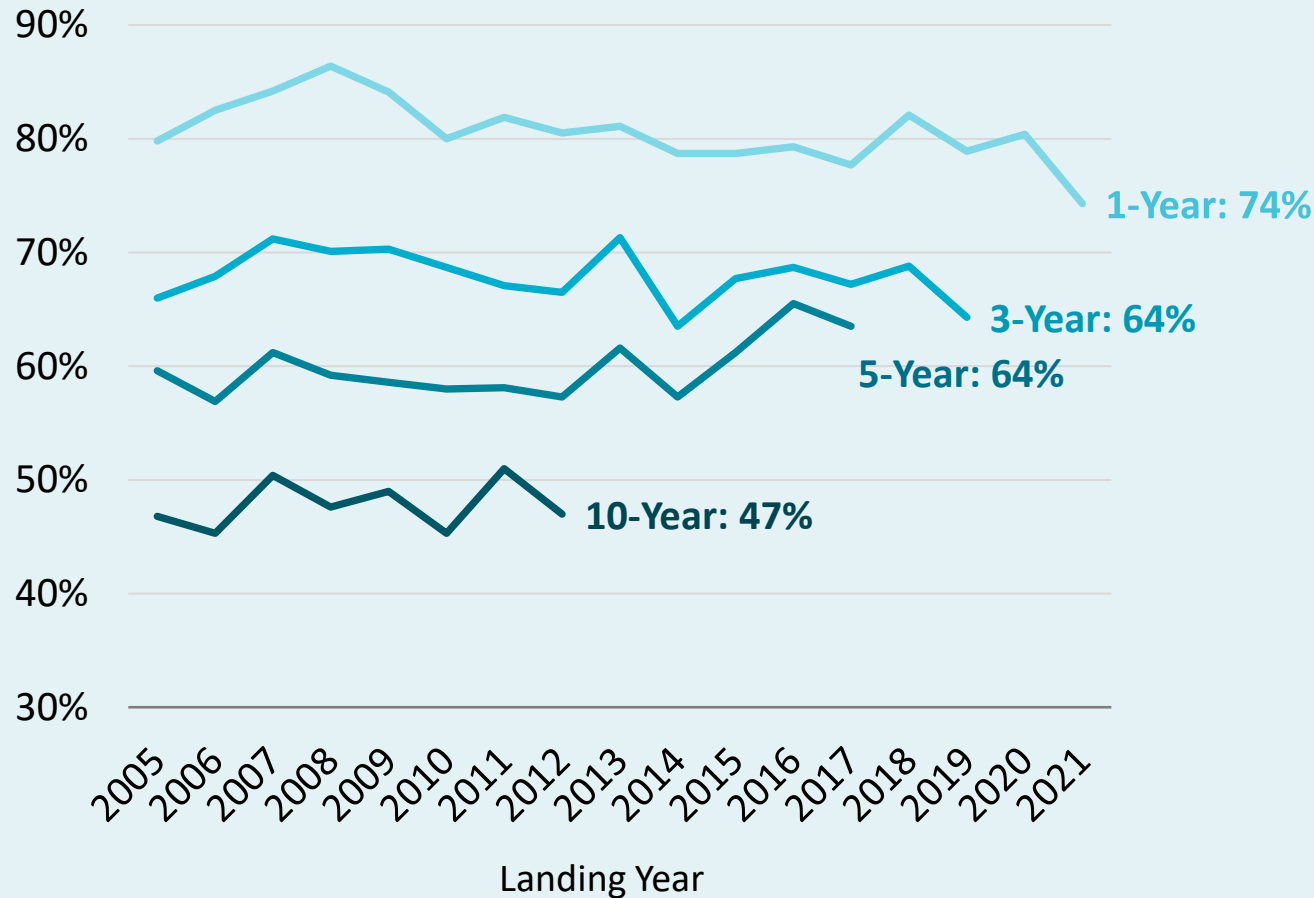

Immigrant Retention in NB

Summary of NB-IRDT Research Findings

Overview

Rates are reflective of primary applicants only

3-Year Retention by Country of Citizenship

Long-term averages (2008 to 2019 landings)

3-Year Retention by Stream

Long-term averages (2005 to 2019 landings)

3-Year Retention by Education

Long-term averages (2005 to 2019 landings)

3-Year Retention by Region (RSC)

Long-term averages (2005 to 2019 landings)

3-Year Retention by PNP Stream

Long-term averages (2005 to 2019 landings)

3-Year Retention by Language

Long-term averages (2005 to 2019 landings)