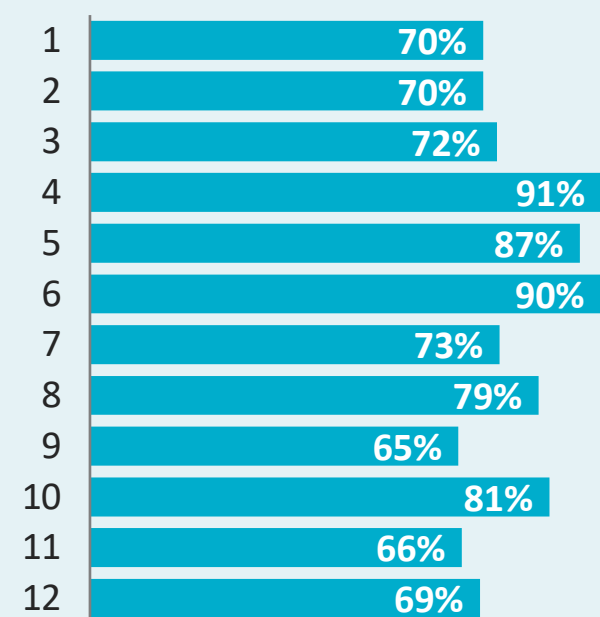

Immigrant Retention in NB

Summary of NB-IRDT Research Findings

Overview

Rates are reflective of primary applicants only

3-Year Retention by Country of Citizenship

Long-term averages (2008 to 2019 landings)

3-Year Retention by Stream

Long-term averages (2005 to 2019 landings)

3-Year Retention by Education

Long-term averages (2005 to 2019 landings)

3-Year Retention by Region (RSC)

Long-term averages (2005 to 2019 landings)

3-Year Retention by PNP Stream

Long-term averages (2005 to 2019 landings)

3-Year Retention by Language

Long-term averages (2005 to 2019 landings)