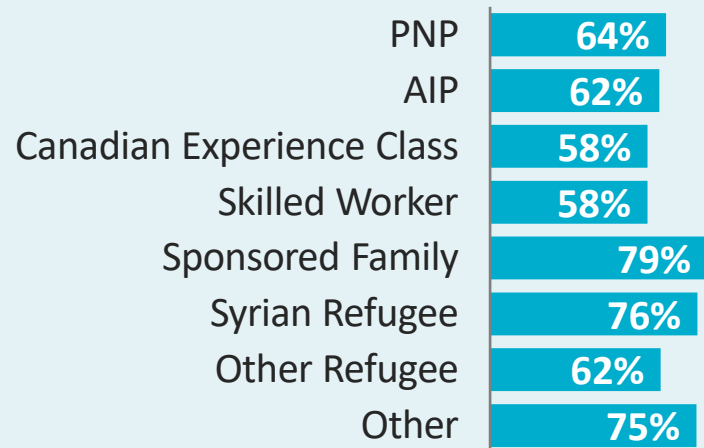

Immigrant Retention in NB

Summary of NB-IRDT Research Findings

Overview

Rates are reflective of primary applicants only

3-Year Retention by Country of Citizenship

Long-term averages (2008 to 2019 landings)

3-Year Retention by Stream

Long-term averages (2005 to 2019 landings)

3-Year Retention by Education

Long-term averages (2005 to 2019 landings)

3-Year Retention by Region (RSC)

Long-term averages (2005 to 2019 landings)