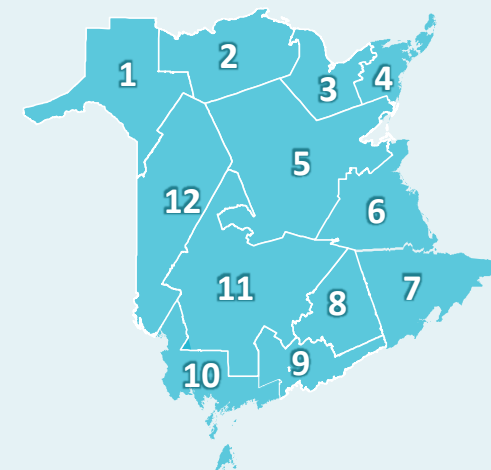

Immigrant Retention in NB

Summary of NB-IRDT Research Findings

Overview

Rates are reflective of primary applicants only

3-Year Retention by Country of Citizenship

Long-term averages (2008 to 2019 landings)

3-Year Retention by Stream

Long-term averages (2005 to 2019 landings)

3-Year Retention by Education

Long-term averages (2005 to 2019 landings)

3-Year Retention by Region (RSC)

Long-term averages (2005 to 2019 landings)