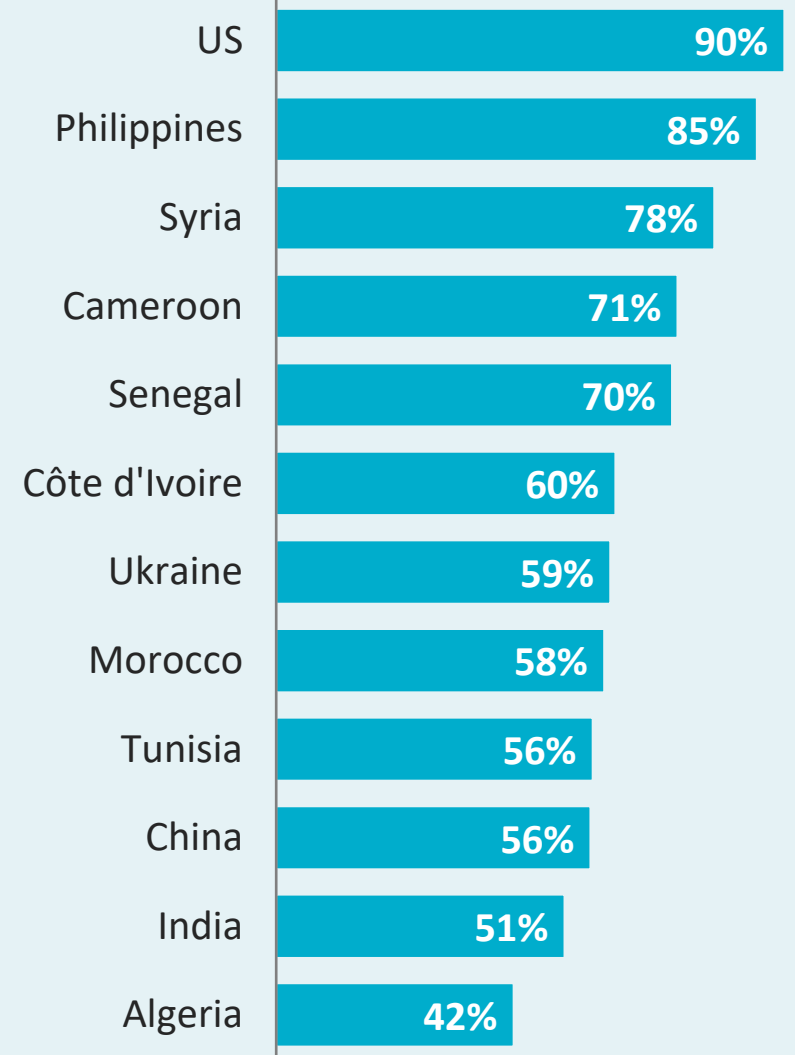

Immigrant Retention in NB

Summary of NB-IRDT Research Findings

Overview

Rates are reflective of primary applicants only

3-Year Retention by Country of Citizenship

Long-term averages (2008 to 2019 landings)

3-Year Retention by Stream

Long-term averages (2005 to 2019 landings)

3-Year Retention by Education

Long-term averages (2005 to 2019 landings)

3-Year Retention by Region (RSC)

Long-term averages (2005 to 2019 landings)