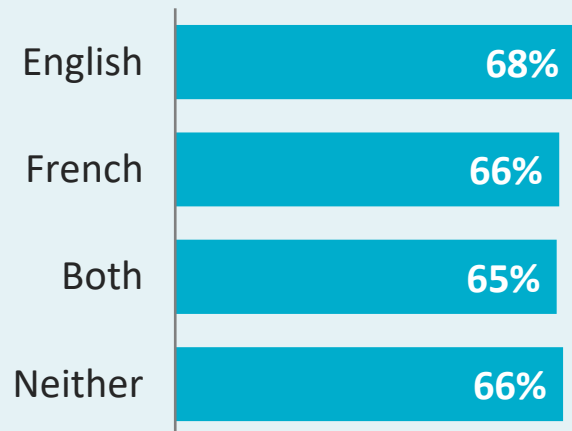

Immigrant Retention in NB

Summary of NB-IRDT Research Findings

Overview

Rates are reflective of primary applicants only

3-Year Retention by Country of Citizenship

Long-term averages (2008 to 2019 landings)

3-Year Retention by Stream

Long-term averages (2005 to 2019 landings)

3-Year Retention by Education

Long-term averages (2005 to 2019 landings)

3-Year Retention by Region (RSC)

Long-term averages (2005 to 2019 landings)

3-Year Retention by PNP Stream

Long-term averages (2005 to 2019 landings)

3-Year Retention by Language

Long-term averages (2005 to 2019 landings)