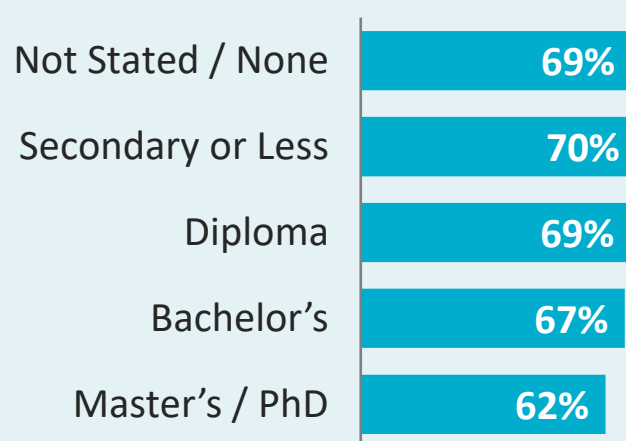

Immigrant Retention in NB

Summary of NB-IRDT Research Findings

Overview

Rates are reflective of primary applicants only

3-Year Retention by Country of Citizenship

Long-term averages (2008 to 2019 landings)

3-Year Retention by Stream

Long-term averages (2005 to 2019 landings)

3-Year Retention by Education

Long-term averages (2005 to 2019 landings)

3-Year Retention by Region (RSC)

Long-term averages (2005 to 2019 landings)