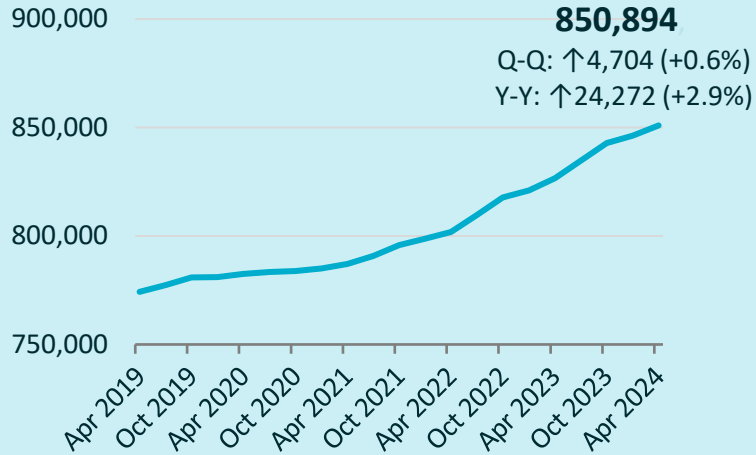

Population

Q-Q = Quarter-over-Quarter, Y-Y = Year-over-Year

Growth

Quarter-over-Quarter

Year-over-Year

QUARTERLY DEMOGRAPHIC SNAPSHOT

AS OF APRIL 1, 2024

Sources of Change

	Quarter	Last Four Quarters
Births	1,574	6,628
Deaths	2,188	8,687*
Interprovincial (Net)	1,627	4,482
Immigration	3,999*	12,508*
Non-Permanent Residents (Net)	-218	9,591
Emigration (Net)	90	250
Total	+4,704	+24,272