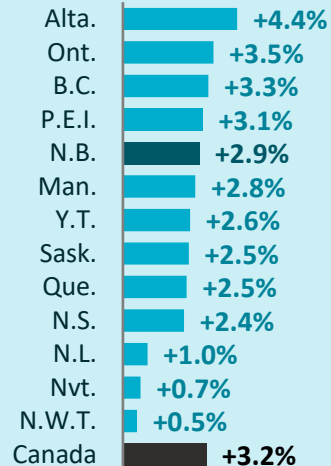

Population

Q-Q = Quarter-over-Quarter, Y-Y = Year-over-Year

Growth

Quarter-over-Quarter

Year-over-Year

QUARTERLY DEMOGRAPHIC SNAPSHOT

AS OF APRIL 1, 2024

Sources of Change

	Quarter	Last Four Quarters
Births	1,574	6,628
Deaths	2,188	8,687*
Interprovincial (Net)	1,627	4,482
Immigration	3,999*	12,508*
Non-Permanent Residents (Net)	-218	9,591
Emigration (Net)	90	250
Total	+4,704	+24,272