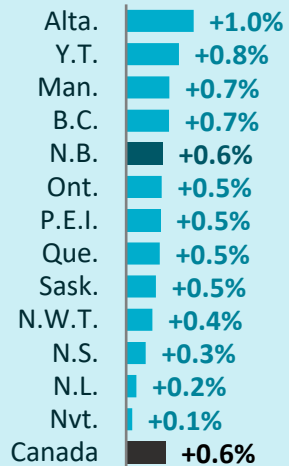

Population

Q-Q = Quarter-over-Quarter, Y-Y = Year-over-Year

Growth

Quarter-over-Quarter

Year-over-Year

QUARTERLY DEMOGRAPHIC SNAPSHOT

AS OF APRIL 1, 2024

Sources of Change

	Quarter	Last Four Quarters
Births	1,574	6,628
Deaths	2,188	8,687*
Interprovincial (Net)	1,627	4,482
Immigration	3,999*	12,508*
Non-Permanent Residents (Net)	-218	9,591
Emigration (Net)	90	250
Total	+4,704	+24,272