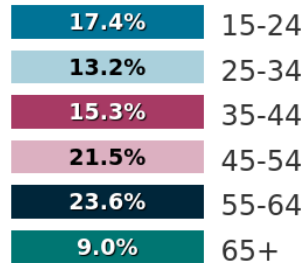

EMPLOYMENT BY AGE