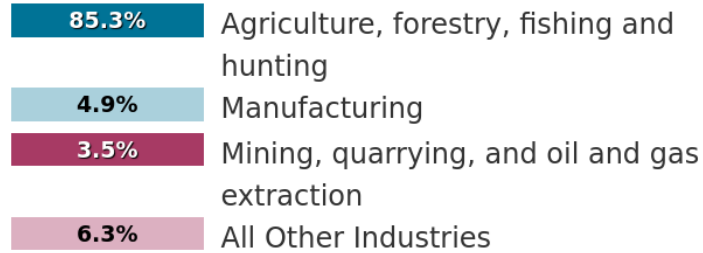

EMPLOYMENT BY AGE

ALSO KNOWN AS

- Artificial Inseminator
- Cattle Herdsperson
- Dairy Herdsperson
- Farm Machinery Operator
- Harvester Machine Operator
- Horse Trainer

MAIN DUTIES:

- This group performs some or all of the following duties:
- Perform or assist in performing animal husbandry activities
 - Implement pasture or pen breeding programs
 - Develop and implement feeding programs
 - Follow safety and bio-security procedures
 - Detect and treat certain diseases and health problems in livestock
 - Maintain livestock performance records
 - Select livestock for sale
 - Set and monitor water lines, air flow and temperature in barns, pens and chicken coops.