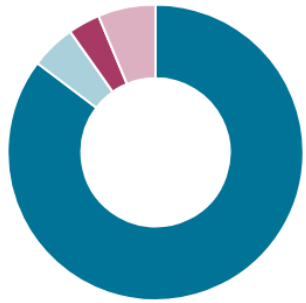

High school / on-the-job
training

EMPLOYED

698

AVERAGE SALARY

\$36,800

The information presented is based on data for New Brunswick. To learn more about the data provided, visit www.nbjobs.ca/occupations.

EMPLOYMENT BY INDUSTRY